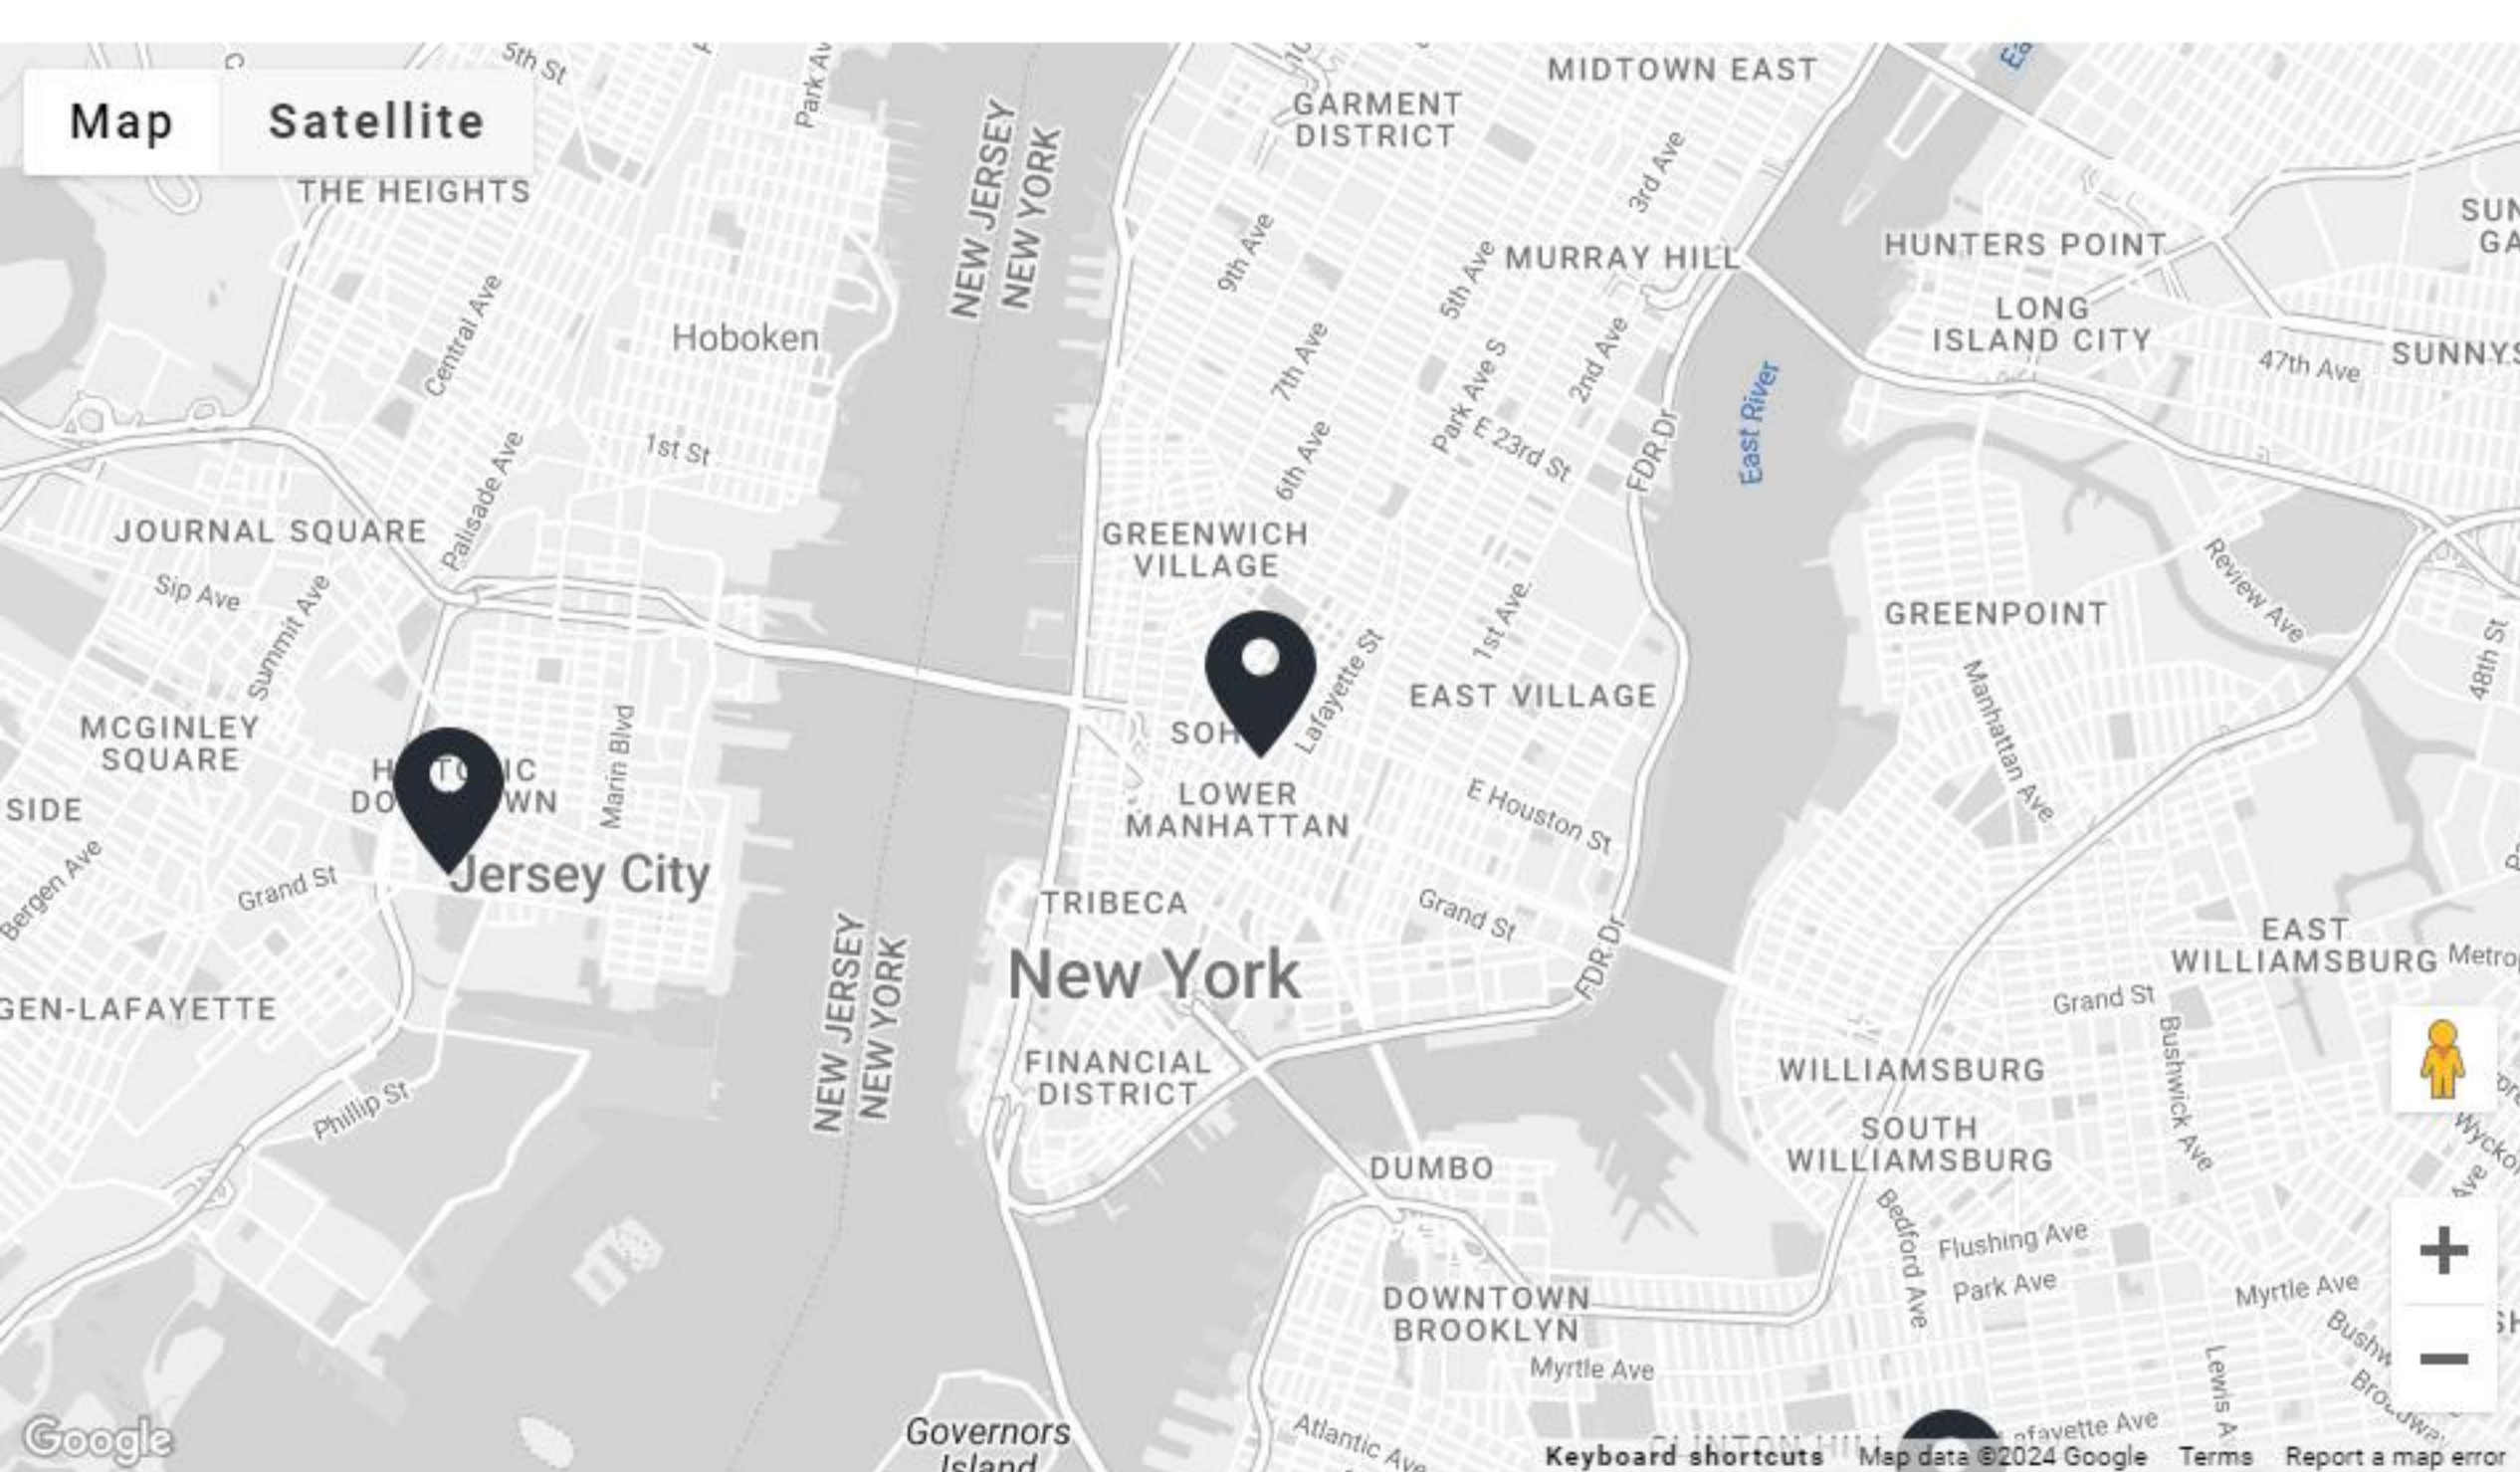

Office Locations

Email: example@example.com

Phone: 012-345-6789

LATEST POSTS

HEAD OFFICE

QUICK LINKS

- Home
- About
- Services
- Specialisms
- Resources
- Insights
- Contact